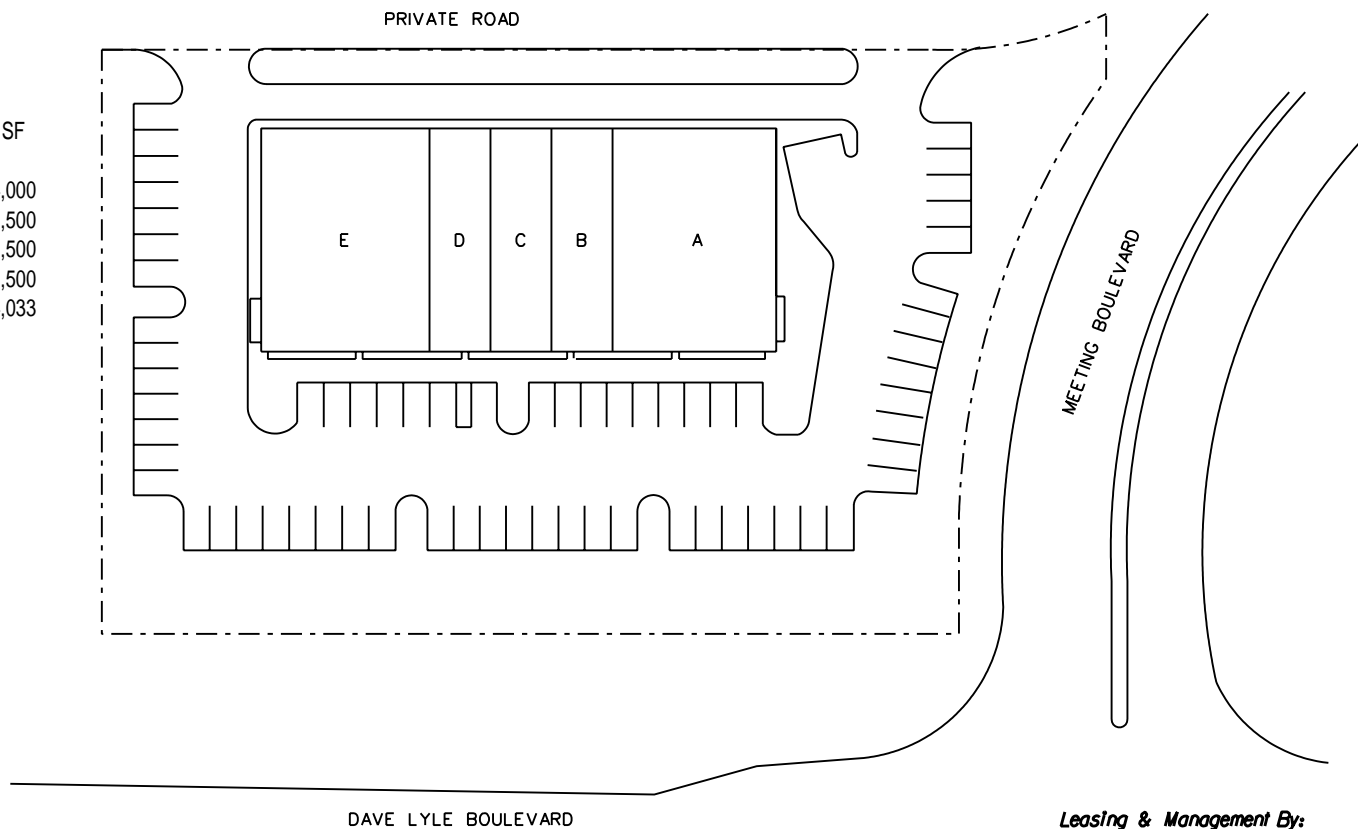

Rock Hill Galleria

Suite	Tenant	SF
A	Factory Mattress	4,000
B	Maurice's Gourmet BBQ	1,500
C	Check N Go	1,500
D	Gamestop	1,500
E	Dental Care	4,033

Leasing & Management By:
**COLLETT &
ASSOCIATES**

1111 Metropolitan Ave #700
Charlotte, NC 28204
(704) 206-8300 MAIN
(704) 335-8654 FAX

NOTE: INFORMATION CONTAINED IN THIS DRAWING
IS DERIVED FROM SOURCES DEEMED RELIABLE
BUT IS NOT WARRANTED.