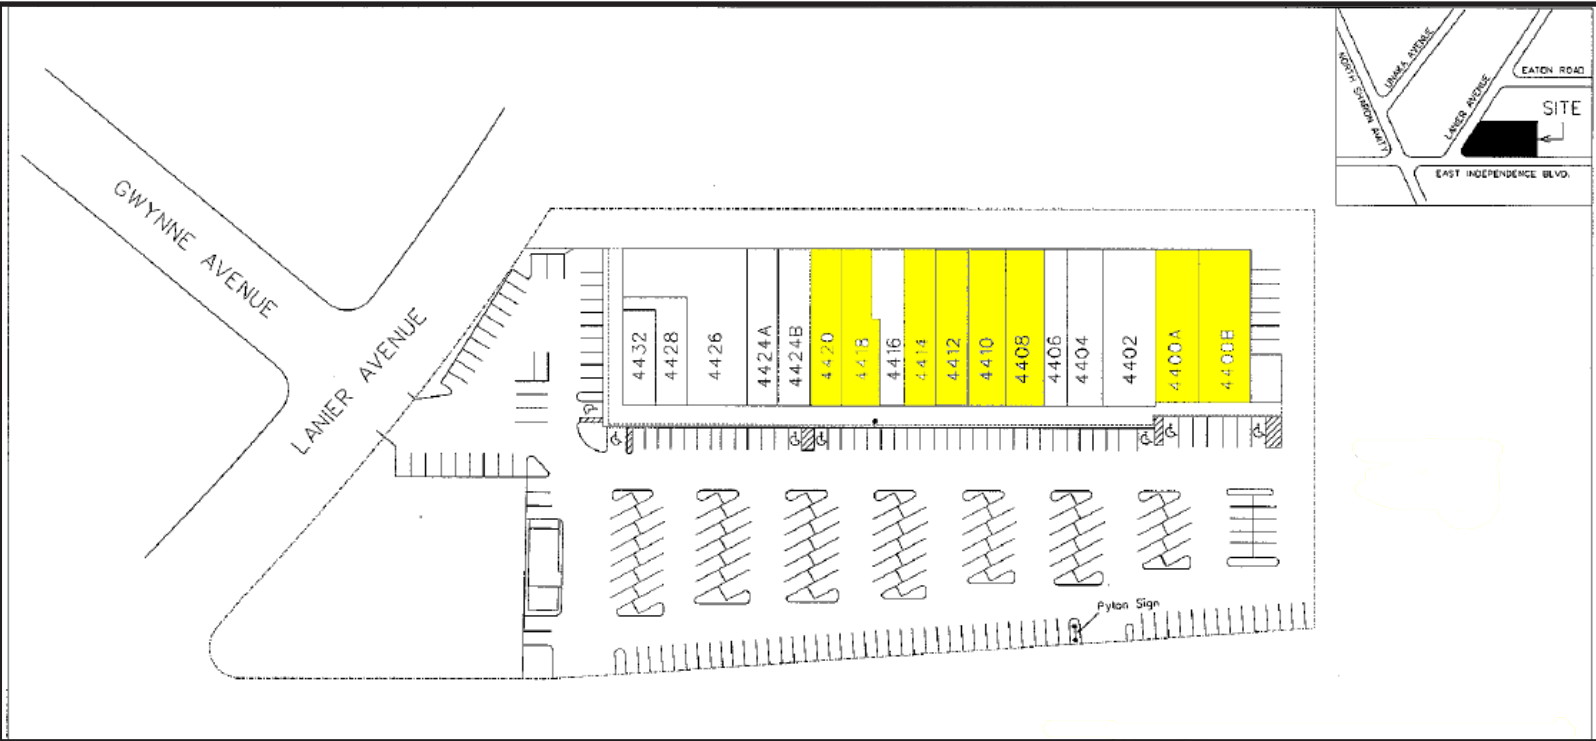

LANIER PLAZA SITE PLAN

- | | |
|------------|-----------------------------------|
| 4432: | AVIS |
| 4428: | Cricket |
| 4426: | Las Margaritas Mexican Restaurant |
| 4424A: | Tandy Leather Co. |
| 4424B: | T-Mobile |
| 4420: | AVAILABLE (2,694 SF) |
| 4418: | AVAILABLE (1,798 SF) |
| 4416: | Avon |
| 4414: | AVAILABLE (1,798 SF) |
| 4412: | AVAILABLE (1,761 SF) |
| 4408/4410: | AVAILABLE (5,100 SF) |
| 4406: | Jamco |
| 4404: | Odalis Bakery |
| 4402: | Leslie's Pool Supplies |
| 4400A/B: | AVAILABLE (6,600 SF) |